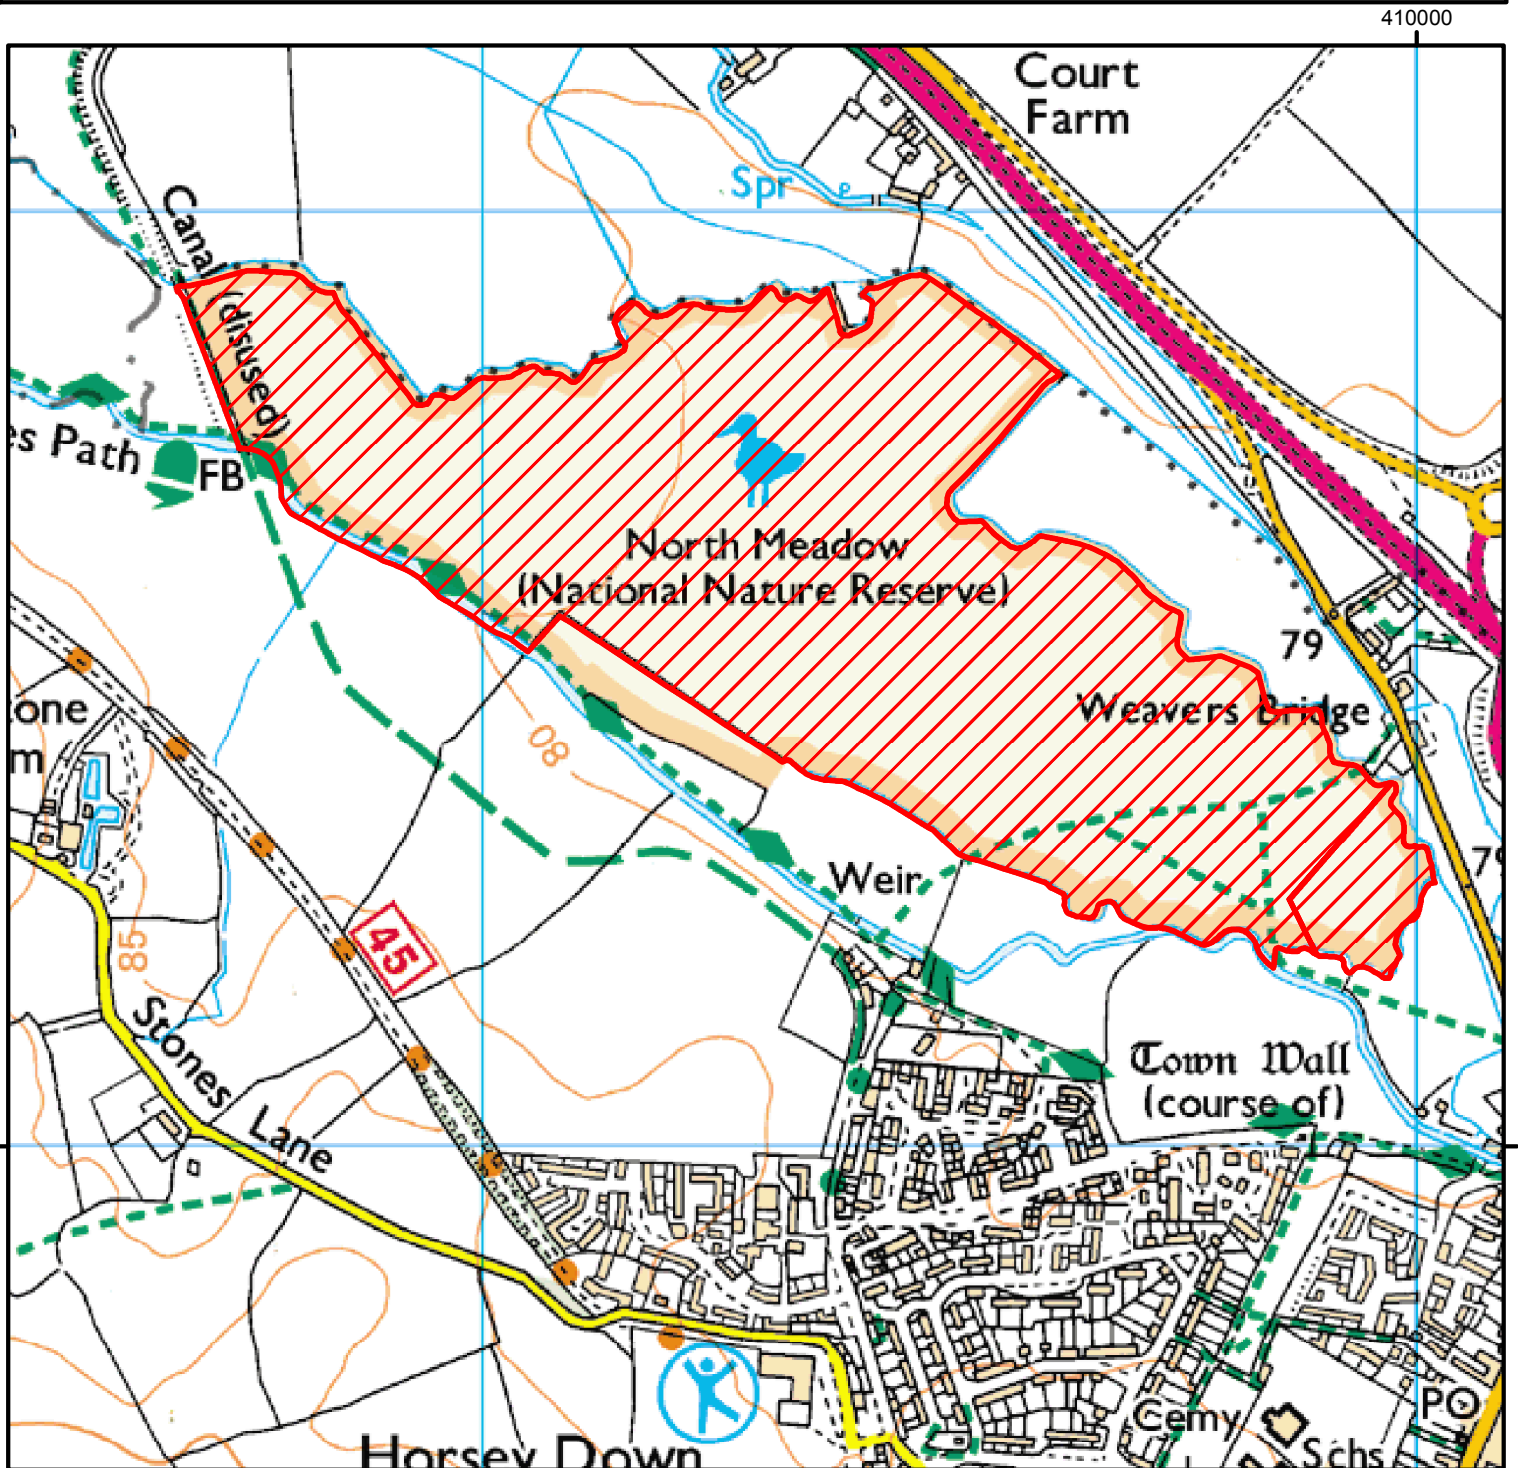

CROW Access Restrictions

To Protect sensitive plantlife and habitat:
Access to the land hatched in red is closed

Dates: 14/04/2023 to 19/05/2023

Case Number: 2023049867

This does not affect Public Rights of Way (shown in green).
Dogs should be kept on leads and to Public Rights of Way.

0 140 280 Metres

© Crown Copyright and database right 2023. All rights reserved.
Ordnance Survey Licence number 100022021.

CROW Access Land

CROW Access Restriction

For more information call the Open Access Contact Centre on 0300 060 2091
or visit our website at www.gov.uk/right-of-way-open-access-land/use-your-right-to-roam